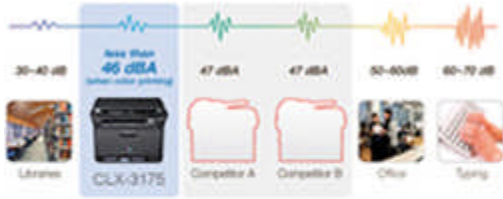

BLI lab test certified that CLX-3175 is the quietest printer in terms of vibration and average noise emissions.