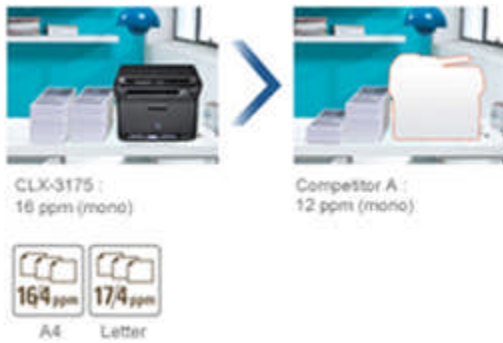

it's faster than other colour laser printers

CLX-3175 print black-and-white document faster than other laser printers. This is important because approximately 70% of colour laser printer / multifunction printer printout is black and white.